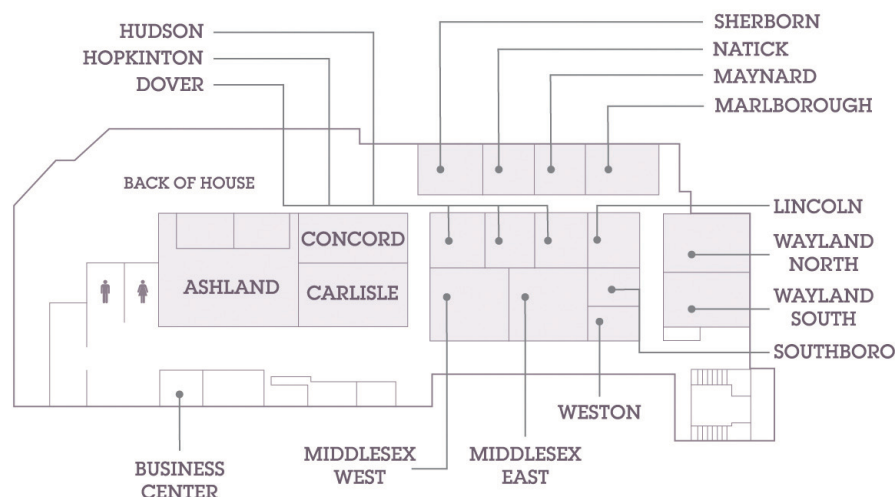

SHERATON FRAMINGHAM HOTEL & CONFERENCE CENTER

FRAMINGHAM, MASSACHUSETTS

1657 Worcester Road  
Framingham, MA 01701

t — 508 270 1914

sheratonframingham.com  
twitter.com/framingsheraton  
facebook.com/sheratonframingham

Sheraton

CAPACITY CHART

FUNCTION SPACE

LOWER LEVEL

ROOM DIMENSIONS AND SEATING CAPACITY (LOWER LEVEL)

Room	Square Feet	Dimensions (WxL)	Ceiling Height	Banquet	Theatre	Reception	Classroom	U-Shape	Pods	Conference
ASHLAND	1760	32' X 55'	9'	-	145	-	70	25	70	30
MIDDLESEX	1260	21' X 60'	9'	-	100	-	55	30	40	35
MIDDLESEX WEST	630	21' X 30'	9'	-	50	-	25	20	30	24
MIDDLESEX EAST	630	21' X 30'	9'	-	50	-	25	20	30	24
WAYLAND	1440	32' X 45'	9'	-	120	-	60	35	60	40
WAYLAND SOUTH	768	32' X 24'	9'	-	55	-	30	25	30	25
WAYLAND NORTH	672	32' X 21'	9'	-	50	-	30	20	30	20
CARLISLE	925	25' X 37'	9'	-	100	-	50	35	50	40
CONCORD	666	18' X 37'	9'	-	50	-	30	20	30	20
MARLBOROUGH	540	20' X 27'	9'	-	40	-	25	15	25	20
SHERBORN	520	20' X 26'	9'	-	40	-	25	15	25	20
MAYNARD	400	20' X 20'	9'	-	25	-	18	10	18	15
NATICK	400	20' X 20'	9'	-	25	-	18	10	18	15
DOVER	380	20' X 19'	9'	-	25	-	18	10	18	15
HOPKINTON	380	20' X 19'	9'	-	25	-	18	10	18	15
HUDSON	380	20' X 19'	9'	-	25	-	18	10	18	15
LINCOLN	380	20' X 19'	9'	-	25	-	18	10	18	15
SOUTHBOROUGH	280	20' X 14'	9'	-	15	-	10	8	10	8
WESTON	280	20' X 14'	9'	-	15	-	10	8	10	8